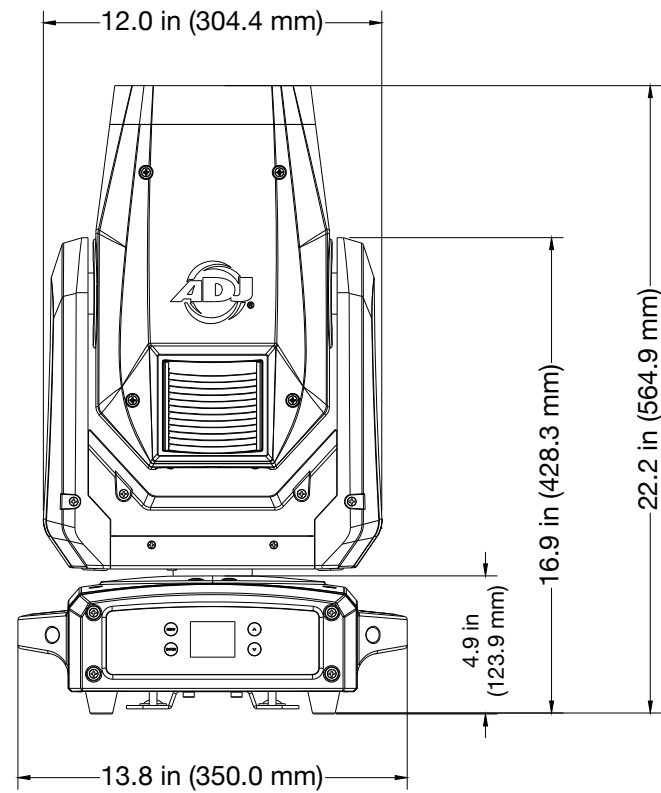

TITLE: ADJ VIZI BEAM 12RX			DATE: 2020-09-08
SCALE: NONE	TOL: ±	.XX(.X) -	.XXX(.XX) -
			ANGLE: -