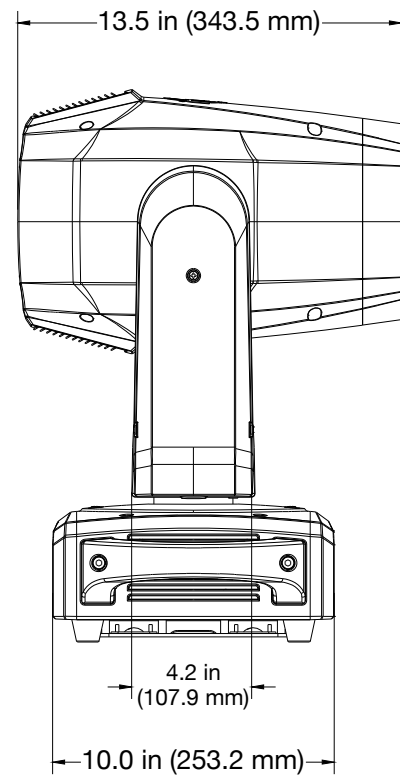

TITLE: ADJ VIZI BEAM 12RX			DATE: 2020-09-08
SCALE: NONE	TOL: ±	.XX(.X) -	.XXX(.XX) -
			ANGLE: -