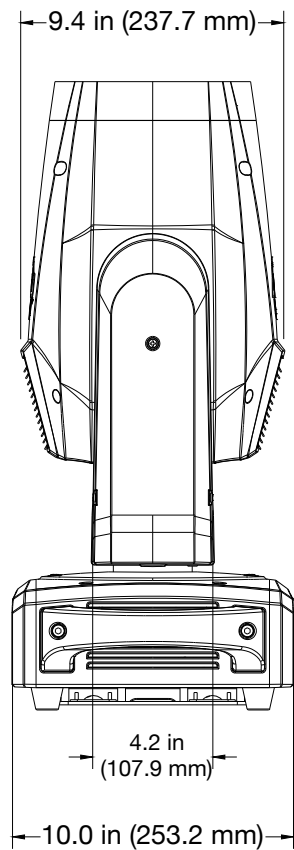

TITLE: ADJ VIZI BEAM 12RX			DATE: 2020-09-08
SCALE: NONE	TOL: ±	.XX(.X) -	.XXX(.XX) -
			ANGLE: -