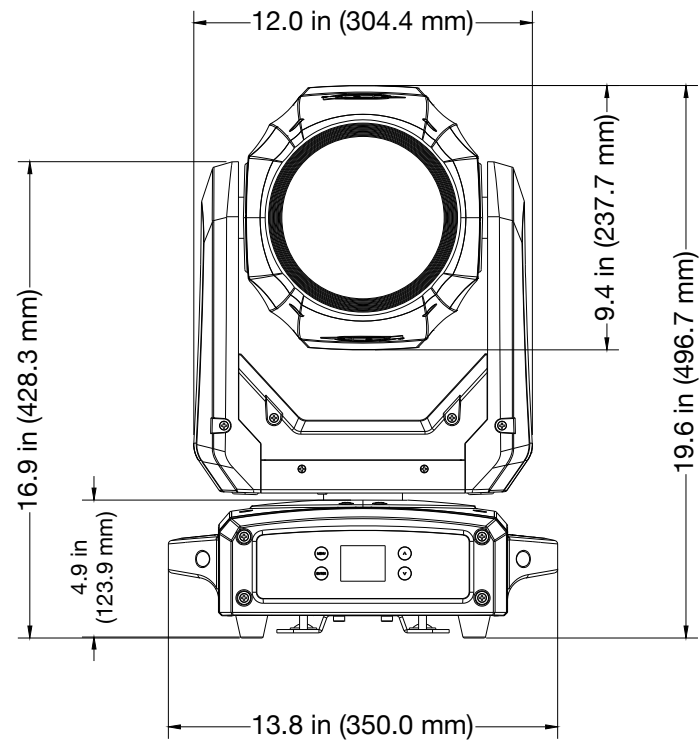

TITLE: ADJ VIZI BEAM 12RX			DATE: 2020-09-08
SCALE: NONE	TOL: ±	.XX(.X) -	.XXX(.XX) -
			ANGLE: -