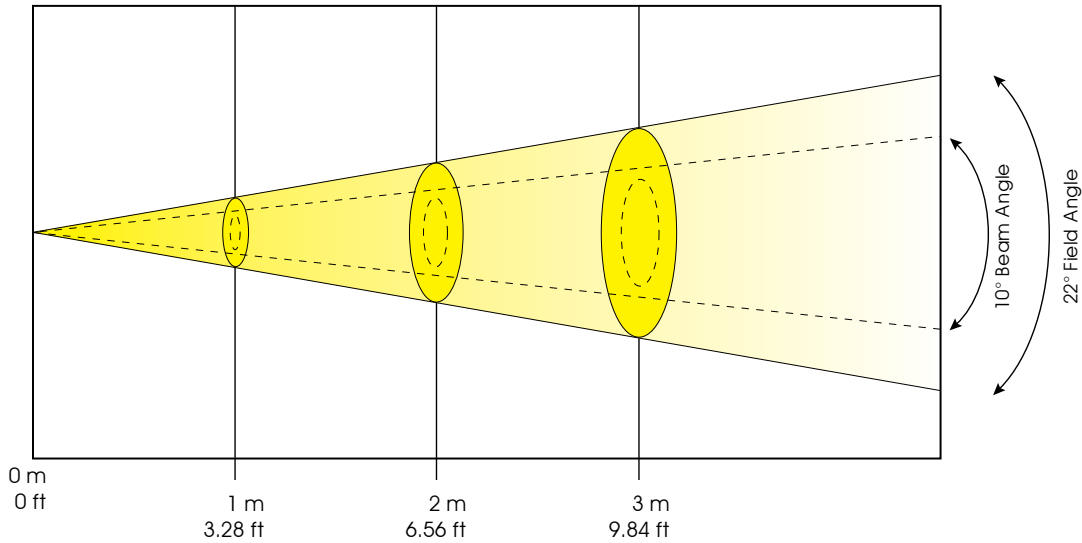

TECHNICAL SPECIFICATIONS

- . **DMX Channels:** 4 DMX modes
 - 4/5/7/9 Channels
- . **Control:** USITT DMX-512, 3pin
DMX in-out cable supplied and power input 120v AC ppg connector
- . **Color:** Linear RGBW Color Mixing, infinite color possibilities
- . **Strobe:** 18 flashes per second
- . **Dimmer:** 0-100% Dimming
(two dimming options; linear & standard)
- . **Cooling:** Silent Operation, convection cooled, no fans
- . **Cable Plug Type:** IP Power in-out/Data in-out
Cables include Edison 120v plug & 3pin XLR's
- . **LED's Source:** 36 x 3W Single SEOUL
12 Red, 9 Blue, 9 Green, 6 White
- . **Total Lumens:** 1,672
- . **Lux:** 4,480 lux / 416 fc @ 10' @ full
- . **LED Life:** 100,000 hours based on LED manufactures' test data
- . **Approvals:** (cETLus pending)

ENVIRONMENTAL SPECIFICATIONS

- . **Max Ambient Temperature:** 113°F/45°C .
- . **IP Level:** See bottom of page

ELECTRICAL SPECIFICATIONS

- . **Ballast:** Electronic Power supply
- . **Power Supply:** 100-240V 50/60Hz
- . **Power Consumption:** 120W
- . **Dimensions:** (LxWxH) 12.4" x 10.6" x 14.5"
/ 315 x 269 x 368mm
- . **Weight:** 15.4 lbs. (7 Kgs)

Photometrics

ELAR 108 Par RGBW Photometric Beam Angle Data

10° Beam Angle, 22° Field Angle / 15° Lens

LUX x 0.0929 = FC

R (12)	915 FC / 9,850 LUX	235 FC / 2,531 LUX	104 FC / 1,117 LUX
G (9)	1,537 FC / 16,550 LUX	414 FC / 4,460 LUX	187 FC / 2,012 LUX
B (9)	289 FC / 3,110 LUX	80 FC / 858 LUX	36 FC / 385 LUX
W (6)	773 FC / 8,320 LUX	223 FC / 2,402 LUX	100 FC / 1,076 LUX
Full (36)	3,456 FC / 37,200 LUX	941 FC / 10,130 LUX	416 FC / 4,480 LUX

Beam Diameter

10° Beam Angle	Ø 0.22 m / Ø 0.72 ft	Ø 0.44 m / Ø 1.44 ft	Ø 0.66 m / Ø 2.17 ft
22° Field Angle	Ø 0.44 m / Ø 1.44 ft	Ø 0.88 m / Ø 2.89 ft	Ø 1.32 m / Ø 4.33ft

DMX Traits

4 Channel Mode:

Channel	Value	Function
1	0 - 255	Red (0-black, 255-100% Red)
2	0 - 255	Green (0-black, 255-100% Green)
3	0 - 255	Blue (0-black, 255-100% Blue)
4	0 - 255	White (0-black, 255-100% White)