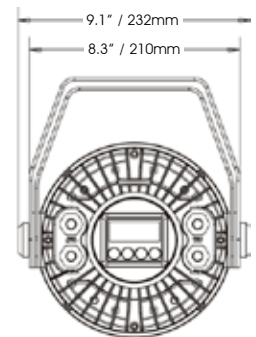

LED Lighting Solutions

PRODUCT FEATURES

- . RGBW Outdoor IP65 Design Par
- . 36 x 3 Watt RGBW LED's
- . 10° Beam Angle, 22° Field Angle, 15° Lens
- . Includes optional diffusion filter with gel frame for 40° beam angle effect
- . IP 65 Rugged Die Cast Aluminum Case Design
- . Compact design: fits in 12" box truss
- . IP Power/Data Link
- . Auto and Manual Control
- . Built In Color Macros
- . Smooth Color Mixing Flicker Free
- . Upgradable firmware via Elation "E-Loader" Data Pack
- . Electronic Switching Power Supply 100v~240v

ENVIRONMENTAL SPECIFICATIONS

- . **Max Ambient Temperature:** 113°F/45°C .
- . **IP Level:** See bottom of page

ELECTRICAL SPECIFICATIONS

- . **Ballast:** Electronic Power supply
- . **Power Supply:** 100-240V 50/60Hz
- . **Power Consumption:** 120W
- . **Dimensions:** (LxWxH) 12.4" x 10.6" x 14.5"
/ 315 x 269 x 368mm
- . **Weight:** 15.4 lbs. (7 Kgs)

Beam Diameter

10° Beam Angle	Ø 0.22 m / Ø 0.72 ft	Ø 0.44 m / Ø 1.44 ft	Ø 0.66 m / Ø 2.17 ft
22° Field Angle	Ø 0.44 m / Ø 1.44 ft	Ø 0.88 m / Ø 2.89 ft	Ø 1.32 m / Ø 4.33ft

DMX Traits

4 Channel Mode:

Channel	Value	Function
1	0 - 255	Red (0-black, 255-100% Red)
2	0 - 255	Green (0-black, 255-100% Green)
3	0 - 255	Blue (0-black, 255-100% Blue)
4	0 - 255	White (0-black, 255-100% White)