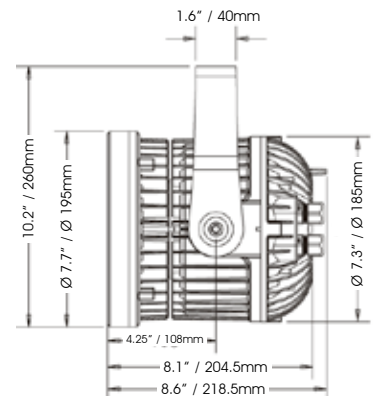

LED Lighting Solutions

PRODUCT FEATURES

- . RGBW Outdoor IP65 Design Par
- . 36 x 3 Watt RGBW LED's
- . 10° Beam Angle, 22° Field Angle, 15° Lens
- . Includes optional diffusion filter with gel frame for 40° beam angle effect
- . IP 65 Rugged Die Cast Aluminum Case Design
- . Compact design: fits in 12" box truss
- . IP Power/Data Link
- . Auto and Manual Control
- . Built In Color Macros
- . Smooth Color Mixing Flicker Free
- . Upgradable firmware via Elation "E-Loader" Data Pack
- . Electronic Switching Power Supply 100v~240v

TECHNICAL SPECIFICATIONS

- . **DMX Channels:** 4 DMX modes
 - 4/5/7/9 Channels
- . **Control:** USITT DMX-512, 3pin
DMX in-out cable supplied and power input 120v AC ppg connector
- . **Color:** Linear RGBW Color Mixing, infinite color possibilities
- . **Strobe:** 18 flashes per second
- . **Dimmer:** 0-100% Dimming
(two dimming options; linear & standard)
- . **Cooling:** Silent Operation, convection cooled, no fans
- . **Cable Plug Type:** IP Power in-out/Data in-out
Cables include Edison 120v plug & 3pin XLR's
- . **LED's Source:** 36 x 3W Single SEOUL
12 Red, 9 Blue, 9 Green, 6 White
- . **Total Lumens:** 1,672
- . **Lux:** 4,480 lux / 416 fc @ 10' @ full
- . **LED Life:** 100,000 hours based on LED manufactures' test data
- . **Approvals:** (cETLus pending)

ENVIRONMENTAL SPECIFICATIONS

- . **Max Ambient Temperature:** 113°F/45°C .
- . **IP Level:** See bottom of page

ELECTRICAL SPECIFICATIONS

- . **Ballast:** Electronic Power supply
- . **Power Supply:** 100-240V 50/60Hz
- . **Power Consumption:** 120W
- . **Dimensions:** (LxWxH) 12.4" x 10.6" x 14.5"
/ 315 x 269 x 368mm
- . **Weight:** 15.4 lbs. (7 Kgs)