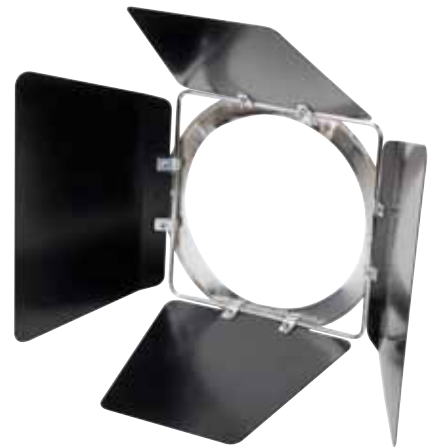

7 Channel Mode:

Channel	Value	Function
1	0 - 255	Red (0-black, 255-100% Red)
2	0 - 255	Green (0-black, 255-100% Green)
3	0 - 255	Blue (0-black, 255-100% Blue)
4	0 - 255	White (0-black, 255-100% White)
5	1 - 255	Color Temperature 2700K - 7200K
6	0 - 255	Color Macros
7	0 - 255	General dimming/speed

9 Channel Mode:

Channel	Value	Function
1	0 - 255	Red (0-black, 255-100% Red)
2	0 - 255	Green (0-black, 255-100% Green)
3	0 - 255	Blue (0-black, 255-100% Blue)
4	0 - 255	White (0-black, 255-100% White)
5	1 - 255	Color Temperature 2700K - 7200K
6	0 - 255	Color Macros
7	0 - 255	Internal Programs
8	0 - 255	Shutter/strobe
9	0 - 255	General dimming/speed

Product Order Code	Description
EAR493	Black Elar 108 RGBW
EAR529	Silver Elar 108 RGBW
Accessories Order Code	Description
LSF10-24	10° light shaping filter 24' x 24"
LSF20-22	20° light shaping filter 24' x 22"
LSF30-24	30° light shaping filter 24' x 24"
LSF601-24	1° x 60° light shaping filter 24" x 24"
Narrow Clamp	Heavy Duty 2" wrap around clamp
1190101200A1	Barn Doors
80409030011	Data ext cable 3 meter length
80409030026	Power link cable 3 meter length
80409030054*	DLED 120V Power In 3P IP Cable 1.8M
80409030065*	DLED DMX Out 3P Female XLR/5P Male IP 3M
80409030066*	DLED DMX In 3P Male XLR/5P Female IP 3M
80409030069	Power link cable 10 meter length
80409030070	Data extension cable 10 meter length

- Barn Doors (optional accessory)

*Included with unit