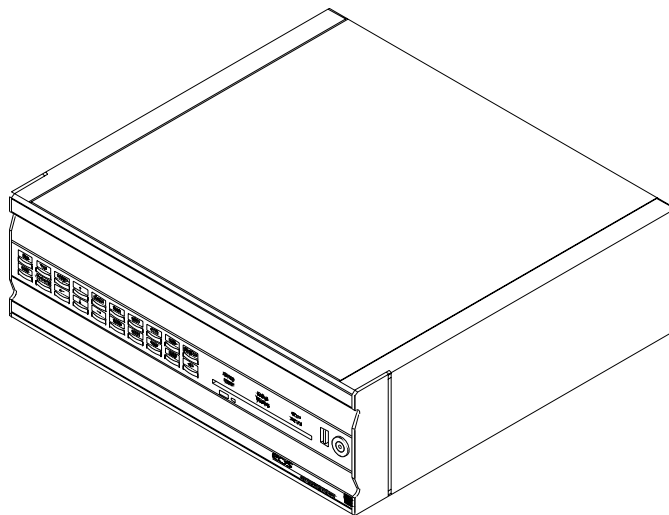

100V 115/120V 230/240V

Eos Series

GENERAL INFORMATION

An optional main/backup processor for the Eos and Gio control systems, the Eos RPU can also be used as a stand-alone lighting playback controller.

APPLICATIONS

- Theatre
- Television Studios
- Houses of Worship
- Corporate Theatre
- Exhibits
- Special Events
- Touring

FEATURES

- 4096, 6144, 8192, 12,288 or 16,384 Outputs/Parameters
- 10,000 control channels
- 12 Discrete Users
- Partitioned Control
- Access to all Eos application programming functions
- 20 User programmable front panel buttons
- 6 – front panel LED status indicators
- 3U 19" Rack-mount enclosure