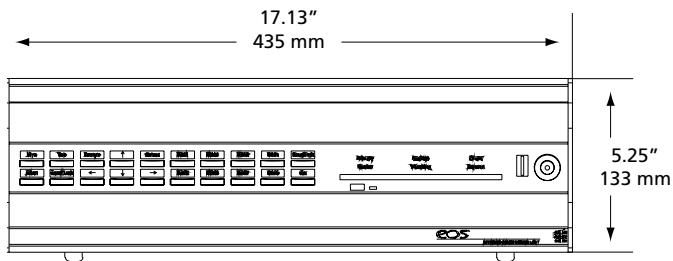

Eos Remote Processor Unit Accessories

MODEL	DESCRIPTION
Net3 RFR	Radio Focus Remote
ETC – TS	19" LCD touchscreen, 1280x1024
FADW 2X10	Fader Wing – 2x10
FADW 2x20	Fader Wing – 2x20

See the ETC Net3 product range for I/O gateways.

PHYSICAL

Eos RPU Dimensions*

MODEL	HEIGHT		WIDTH		DEPTH	
	inches	mm	inches	mm	inches	mm
Eos RPU – 16K	2.25	133	17.13	435	15.88	403
Eos RPU – 12K	5.25	133	17.13	435	15.88	403
Eos RPU – 8K	5.25	133	17.13	435	15.88	403
Eos RPU – 6K	5.25	133	17.13	435	15.88	403
Eos RPU – 4K	5.25	133	17.13	435	15.88	403

*Weights and dimensions typical

Front View

Side View

Rear View

Corporate Headquarters • 3031 Pleasant View Rd, PO Box 620979, Middleton WI 53562 0979 USA • Tel +1 608 831 4116 • Fax +1 608 836 1736
London, UK • Unit 26-28, Victoria Industrial Estate, Victoria Road, London W3 6UU, UK • Tel +44 (0)20 8896 1000 • Fax +44 (0)20 8896 2000
Rome, IT • Via Pieve Torina, 48, 00156 Rome, Italy • Tel +39 (06) 32 111 683 • Fax +44 (0) 20 8752 8486