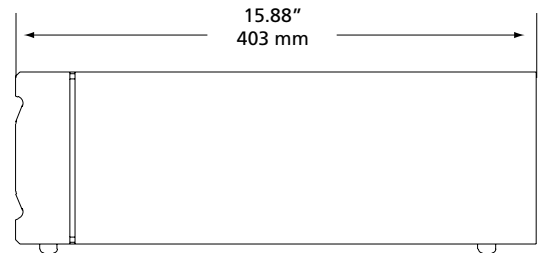

PHYSICAL

Eos RPU Dimensions*

MODEL	HEIGHT		WIDTH		DEPTH	
	inches	mm	inches	mm	inches	mm
Eos RPU – 16K	2.25	133	17.13	435	15.88	403
Eos RPU – 12K	5.25	133	17.13	435	15.88	403
Eos RPU – 8K	5.25	133	17.13	435	15.88	403
Eos RPU – 6K	5.25	133	17.13	435	15.88	403
Eos RPU – 4K	5.25	133	17.13	435	15.88	403

Eos RPU Weights*

MODEL	WEIGHT		SHIPPING WEIGHT	
	lbs	kgs	lbs	kgs
Eos RPU – 16K	28.5	12.93	36	16.33
Eos RPU – 12K	28.5	12.93	36	16.33
Eos RPU – 8K	28.5	12.93	36	16.33
Eos RPU – 6K	28.5	12.93	36	16.33
Eos RPU – 4K	28.5	12.93	36	16.33

*Weights and dimensions typical

Front View

Side View

Rear View

Corporate Headquarters • 3031 Pleasant View Rd, PO Box 620979, Middleton WI 53562 0979 USA • Tel +1 608 831 4116 • Fax +1 608 836 1736
London, UK • Unit 26-28, Victoria Industrial Estate, Victoria Road, London W3 6UU, UK • Tel +44 (0)20 8896 1000 • Fax +44 (0)20 8896 2000
Rome, IT • Via Pieve Torina, 48, 00156 Rome, Italy • Tel +39 (06) 32 111 683 • Fax +44 (0) 20 8752 8486