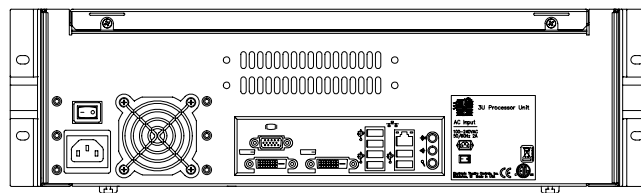

*Weights and dimensions typical

Front View

Side View

Rear View

Corporate Headquarters • 3031 Pleasant View Rd, PO Box 620979, Middleton WI 53562 0979 USA • Tel +1 608 831 4116 • Fax +1 608 836 1736
London, UK • Unit 26-28, Victoria Industrial Estate, Victoria Road, London W3 6UU, UK • Tel +44 (0)20 8896 1000 • Fax +44 (0)20 8896 2000
Rome, IT • Via Pieve Torina, 48, 00156 Rome, Italy • Tel +39 (06) 32 111 683 • Fax +44 (0) 20 8752 8486